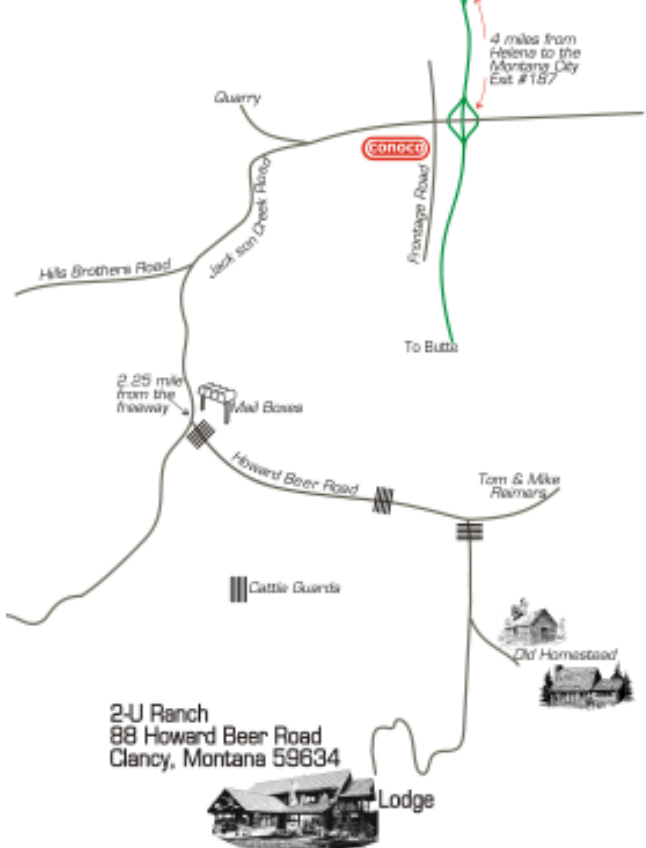

Remote but easy to find... Just 10 Miles from Helena. Watch for wildlife on the way.

Distances from Major Cities in the Region	
Bozeman	94
Butte	55
Great Falls	81
Missoula	112

To make reservations call 406-442-1224 or 406-442-5575 or email elkviewbb@hotmail.com (credit card required for deposit). Full breakfast included in rates. One-day cancellation notice required. Check-in 4-7 pm (unless specified otherwise). Check-out time 11 am
Note: Elkhorn View Lodge is not suitable for children under 12 years or pets.

Elkhorn View Lodge Bed and Breakfast
 88 Howard Beer Rd.
 Clancy, MT 59634

Elkhorn View Lodge Bed & Breakfast...

*Come for a
 360 degree
 change of view*

Located half way between Yellowstone and Glacier National Parks. Easy access to:

Hiking and cross-country skiing trails available on location.

Nearby points of interest include:

- ❁ Cathedral of St. Helena
- ❁ Canyon Ferry Lake
- ❁ Great Divide Skiing
- ❁ Marysville Ghost Town
- ❁ Gates of the Mountain
- ❁ State Capitol Building